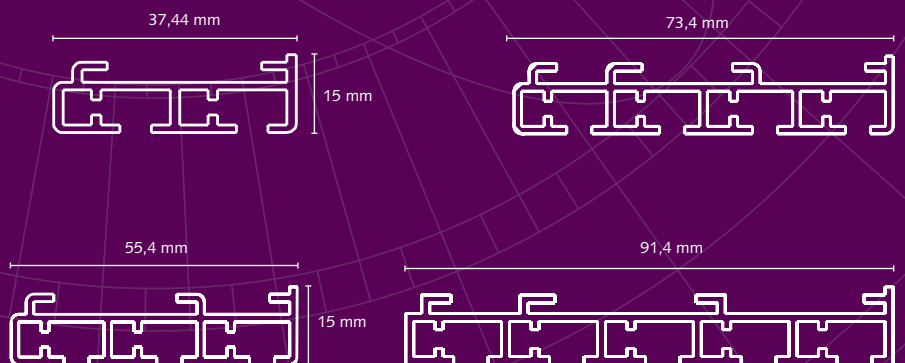

CORDED
OPERATION

MANUAL
OPERATION

FOREST PS[®] Panel System

Smooth running panel system for plane pinching. Comes as 2, 3, 4 or 5 glide panel track.

THE WORLD
BEHIND
YOUR
CURTAINS

PS Velcro Profile
6 m (19,7') - white
Slides inside the PS paneltrack,
curtain fabric fixed onto the
velcro tape.

PS Paneltrack 3-glide
6 m (19,7') - white

30 mtr/bundle
3801001630

PS Loop Tape 20 mm (0,8'')
25 m (82') - white
To be fixed onto the curtain fabric.

10 rolls/bag
3816202020

PS Paneltrack 4-glide
6 m (19,7') - white

30 mt/bundle
3801001640

PS Universal End-cap
White, left and right

10 pair/box
3816202000

PS Paneltrack 5-glide
6 m (19,7') - white

30 mt/bundle
3801001650

PS Cord Connector with Runner
Connects both cord ends and also
runs the Velcro Profile